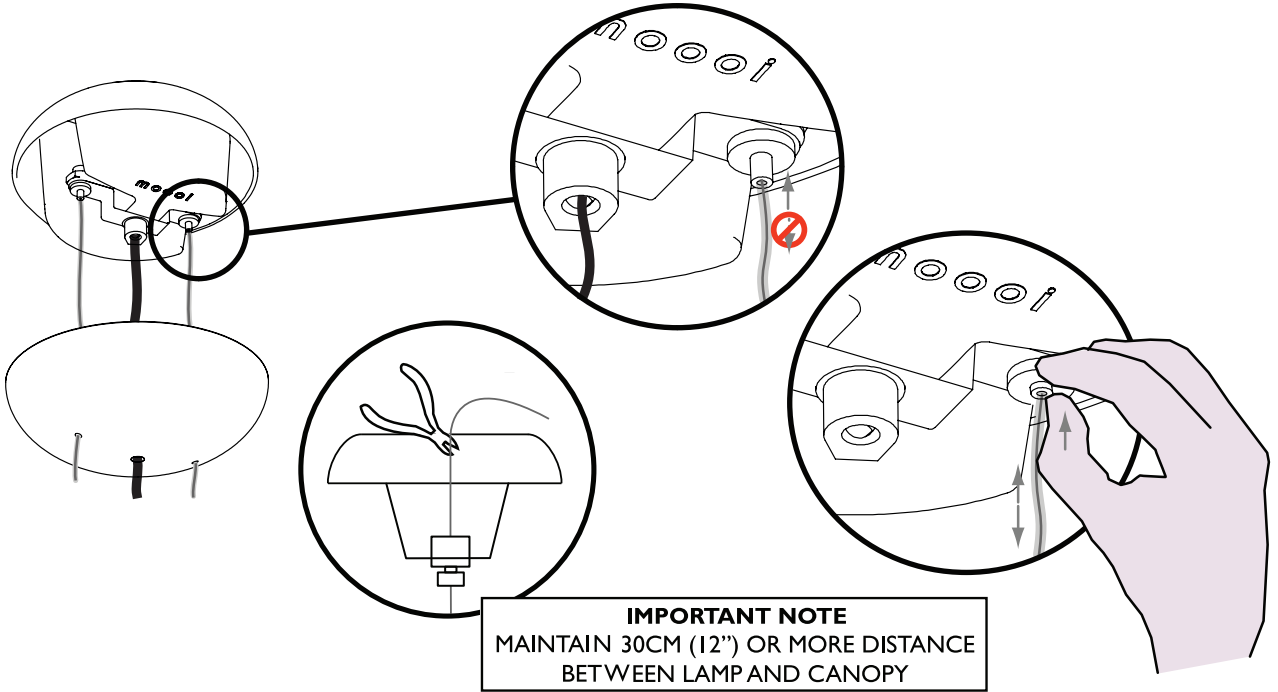

moooi

Prop Light Double Vertical

1A

1B

INPUT: 240V AC

visit www.moooi.com for more information about the collection

m o o o i

Prop Light Double Vertical

2

3

1
SIZE 4

4

OPEN

visit www.mooui.com for more information about the collection

m o o o i

Prop Light Double Vertical