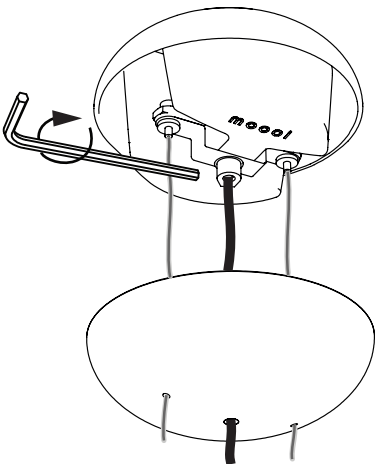

moooi

Prop Light Double Vertical

1A

1B

INPUT: 240V AC

visit www.moooi.com for more information about the collection

m o o o i

Prop Light Double Vertical

2

3

1
SIZE 4

4

OPEN

visit www.mooui.com for more information about the collection

m o o o i

Prop Light Double Vertical